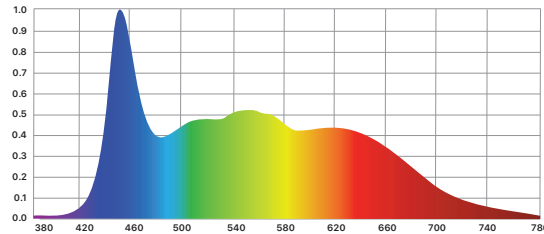

COLOR RENDERING INDEX

DayLite

ACCESSORIES

Skirt

LMA-FOUR-SKIRT	LMA-TWO-SKIRT

Control

LMA-FOUR-LC-SNAPGRID40	Snapgrid
LMA-FOUR-LC-GRID	Parasquare Louver
LMA-FOUR-LC-PG15	Polygrid 15°
LMA-FOUR-LC-PG30	Polygrid 30°
LMA-FOUR-LC-PG60	Polygrid 60°
LMA-FOUR-LC-PG90	Polygrid 90°

Diffusion

LMA-FOUR-DIFF-F	Full Diffusion
LMA-FOUR-DIFF-H	Half Diffusion
LMA-FOUR-DIFF-Q	Quarter Diffusion

Mount

LMA-LITEMOUNT	LiteMount

Cable

CA-PDX-EXT-25	PDX Extension Cable 25 ft.
CA-PDX-EXT-50	PDX Extension Cable 50 ft.

Bag

LMA-FOUR-BAG	KitBag