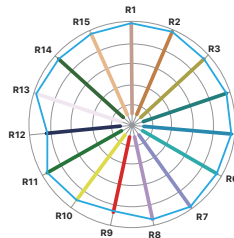

COLOR RENDERING INDEX

DayLite

ACCESSORIES

Skirt

LMA-THREE-SKIRT	LMA-TWO-SKIRT

Control

LMA-THREE-LC-SNAPGRID40	Snapgrid
LMA-THREE-LC-GRID	Parasquare Louver
LMA-THREE-LC-PG15	Polygrid 15°
LMA-THREE-LC-PG30	Polygrid 30°
LMA-THREE-LC-PG60	Polygrid 60°
LMA-THREE-LC-PG90	Polygrid 90°

Diffusion

LMA-THREE-DIFF-F	Full Diffusion
LMA-THREE-DIFF-H	Half Diffusion
LMA-THREE-DIFF-Q	Quarter Diffusion

Mount

LMA-LITEMOUNT	LiteMount

Cable

CA-PDX-EXT-25	PDX Extension Cable 25 ft.
CA-PDX-EXT-50	PDX Extension Cable 50 ft.

Bag

LMA-THREE-BAG	KitBag