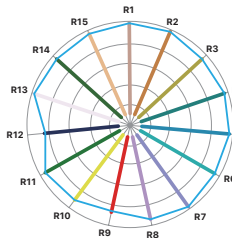

COLOR RENDERING INDEX

DayLite

ACCESSORIES

Skirt

LMA-FOUR-SKIRT	LMA-TWO-SKIRT

Control

LMA-FOUR-LC-SNAPGRID40	Snapgrid
LMA-FOUR-LC-GRID	Parasquare Louver
LMA-FOUR-LC-PG15	Polygrid 15°
LMA-FOUR-LC-PG30	Polygrid 30°
LMA-FOUR-LC-PG60	Polygrid 60°
LMA-FOUR-LC-PG90	Polygrid 90°

Diffusion

LMA-FOUR-DIFF-F	Full Diffusion
LMA-FOUR-DIFF-H	Half Diffusion
LMA-FOUR-DIFF-Q	Quarter Diffusion

Mount

LMA-LITEMOUNT	LiteMount

Cable

CA-PDX-EXT-25	PDX Extension Cable 25 ft.
CA-PDX-EXT-50	PDX Extension Cable 50 ft.

Bag

LMA-FOUR-BAG	KitBag