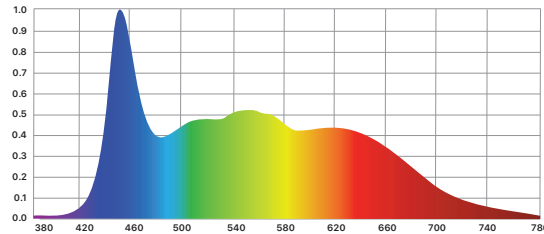

COLOR RENDERING INDEX

DayLite

ACCESSORIES

Skirt

LMA-ONE-SKIRT	LMA-ONE-SKIRT

Control

LMA-ONE-LC-SNAPGRID40	Snapgrid
LMA-ONE-LC-GRID	Parasquare Louver
LMA-ONE-LC-PG15	Polygrid 15°
LMA-ONE-LC-PG30	Polygrid 30°
LMA-ONE-LC-PG60	Polygrid 60°
LMA-ONE-LC-PG90	Polygrid 90°

Diffusion

LMA-ONE-DIFF-F	Full Diffusion
LMA-ONE-DIFF-H	Half Diffusion
LMA-ONE-DIFF-Q	Quarter Diffusion

Mount

LMA-LITEMOUNT	LiteMount

Cable

CA-PDX-EXT-25	PDX Extension Cable 25 ft.
CA-PDX-EXT-50	PDX Extension Cable 50 ft.

Bag

LMA-ONE-BAG	KitBag