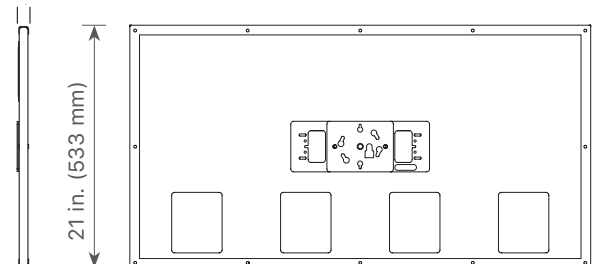

Dimensions: Height: 21 in. (533 mm)

Width: 30.5 in. (775 mm)

Depth: 0.9 in. (23 mm)

Operating Temperature: -10°C to +50°C (-14°F to +122°F)

Cable: Attached PDX Cable, 36 in. lead

Mount: LiteGear LiteMount

IP Rating: 20

Dimensions: Height: 21 in. (533 mm)

Width: 40 in. (1016 mm)

Depth: 0.9 in. (23 mm)

Operating Temperature: -10°C to +50°C (-14°F to +122°F)

Cable: Attached PDX Cable, 36 in. lead

Mount: LiteGear LiteMount

IP Rating: 20

Certifications: N/A

0.9 in.
(23 mm)

40 in. (1016 mm)

PHOTOMETRIC DATA

	24 in. FC (spread, in.)	61 cm. Lux (spread, cm.)	36 in. FC (spread, in.)	91 cm Lux (spread, cm.)	48 in. FC (spread, in.)	122 cm. Lux (spread, cm.)	60 in. FC (spread, in.)	152 cm Lux (spread, cm.)	72 in. FC (spread, in.)	183 cm. Lux (spread, cm.)
2000K	512 (57.2 x 69.8)	5511 (145 x 177)	228 (85.8 x 104.8)	2449 (218 x 266)	128 (114.4 x 139.7)	1378 (290 x 355)	82 (143 x 174.6)	882 (363 x 443)	57 (171.6 x 209.5)	612 (436 x 532)
2600K	928 (54.3 x 66.1)	9989 (138 x 168)	412 (81.4 x 99.1)	4440 (207 x 252)	232 (108.5 x 132.1)	2497 (276 x 336)	148 (135.6 x 165.2)	1598 (344 x 420)	103 (162.8 x 198.2)	1110 (414 x 503)
4300K	1132 (55.2 x 67.3)	12185 (140 x 171)	503 (82.8 x 100.9)	5415 (210 x 256)	283 (110.4 x 134.6)	3046 (280 x 342)	181 (138 x 168.2)	1950 (351 x 427)	126 (165.7 x 201.9)	1354 (421 x 513)
6000K	1108 (55.2 x 68.6)	11926 (140 x 174)	492 (82.8 x 102.8)	5301 (210 x 261)	277 (110.4 x 137.1)	2982 (280 x 348)	177 (138 x 171.4)	1908 (351 x 435)	123 (165.7 x 205.7)	1325 (421 x 522)
11000K	1060 (57.2 x 68.6)	11410 (145 x 174)	471 (85.8 x 102.8)	5071 (218 x 261)	265 (114.4 x 137.1)	2852 (291 x 348)	170 (143 x 171.4)	1826 (363 x 435)	118 (171.6 x 205.7)	1268 (436 x 522)