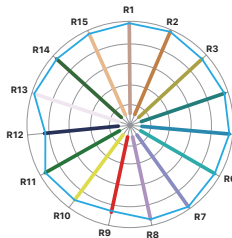

COLOR RENDERING INDEX

DayLite

ACCESSORIES

Skirt

LMA-TWO-L-SKIRT	LMA-TWO-SKIRT

Control

LMA-TWO-L-LC-SNAPGRID40	Snapgrid
LMA-TWO-L-LC-GRID	Parasquare Louver
LMA-TWO-L-LC-PG15	Polygrid 15°
LMA-TWO-L-LC-PG30	Polygrid 30°
LMA-TWO-L-LC-PG60	Polygrid 60°
LMA-TWO-L-LC-PG90	Polygrid 90°

Diffusion

LMA-TWO-L-DIFF-F	Full Diffusion
LMA-TWO-L-DIFF-H	Half Diffusion
LMA-TWO-L-DIFF-Q	Quarter Diffusion

Mount

LMA-LITEMOUNT	LiteMount

Cable

CA-PDX-EXT-25	PDX Extension Cable 25 ft.
CA-PDX-EXT-50	PDX Extension Cable 50 ft.

Bag

LMA-TWO-L-BAG	KitBag