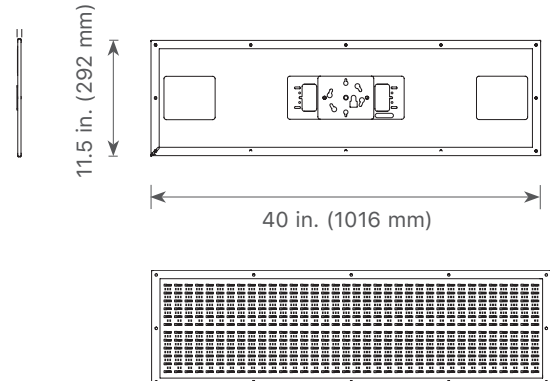

Dimensions: Height: 11.5 in. (292 mm)

Width: 21 in. (533 mm)

Depth: 0.9 in. (23 mm)

Operating Temperature: -10°C to +50°C (-14°F to +122°F)

Cable: Attached PDX Cable, 36 in. lead

Mount: LiteGear LiteMount

IP Rating: 20

Dimensions: Height: 21 in. (533 mm)

Width: 21 in. (533 mm)

Depth: 0.9 in. (23 mm)

Operating Temperature: -10°C to +50°C (-14°F to +122°F)

Cable: Attached PDX Cable, 36 in. lead

Mount: LiteGear LiteMount

IP Rating: 20

Dimensions: Height: 11.5 in. (292 mm)

Width: 40 in. (1016 mm)

Depth: 0.9 in. (23 mm)

Operating Temperature: -10°C to +50°C (-14°F to +122°F)

Cable: Attached PDX Cable, 36 in. lead

Mount: LiteGear LiteMount

IP Rating: 20

Certifications: N/A

0.9 in.
(23 mm)

PHOTOMETRIC DATA

	24 in. FC (spread, in.)	61 cm. Lux (spread, cm.)	36 in. FC (spread, in.)	91 cm Lux (spread, cm.)	48 in. FC (spread, in.)	122 cm. Lux (spread, cm.)	60 in. FC (spread, in.)	152 cm Lux (spread, cm.)	72 in. FC (spread, in.)	183 cm. Lux (spread, cm.)
2000K	256 (58.2 x 68.6)	2751 (148 x 174)	114 (87.3 x 102.8)	1223 (222 x 261)	64 (116.5 x 137.1)	688 (296 x 348)	41 (145.6 x 171.4)	440 (370 x 435)	28 (174.7 x 205.7)	306 (444 x 522)
2600K	488 (56.2 x 62.6)	5253 (143 x 159)	217 (84.3 x 93.8)	2335 (214 x 238)	122 (112.4 x 125.1)	1313 (285 x 318)	78 (140.5 x 156.4)	840 (357 x 397)	54 (168.6 x 187.7)	584 (428 x 477)
4300K	616 (54.3 x 62.6)	6631 (138 x 159)	274 (81.4 x 93.8)	2947 (207 x 238)	154 (108.5 x 125.1)	1658 (276 x 318)	99 (135.6 x 156.4)	1061 (344 x 397)	68 (162.8 x 187.7)	737 (414 x 477)
6000K	616 (55.2 x 63.7)	6631 (140 x 162)	274 (82.8 x 95.5)	2947 (210 x 242)	154 (110.4 x 127.4)	1658 (280 x 324)	99 (138 x 159.2)	1061 (351 x 404)	68 (165.7 x 191.1)	737 (418 x 485)
11000K	592 (56.2 x 64.9)	6372 (143 x 165)	263 (84.3 x 97.3)	2832 (214 x 247)	148 (112.4 x 129.7)	1593 (285 x 724)	95 (140.5 x 162.2)	1020 (357 x 412)	66 (168.6 x 194.6)	708 (428 x 494)