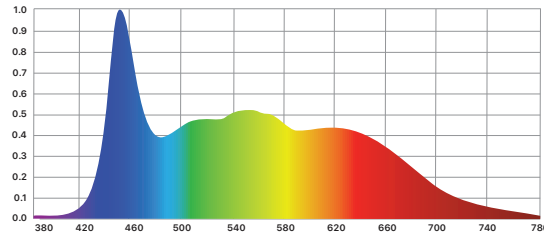

COLOR RENDERING INDEX

DayLite

ACCESSORIES

Skirt

LMA-THREE-SKIRT	LMA-TWO-SKIRT

Control

LMA-THREE-LC-SNAPGRID40	Snapgrid
LMA-THREE-LC-GRID	Parasquare Louver
LMA-THREE-LC-PG15	Polygrid 15°
LMA-THREE-LC-PG30	Polygrid 30°
LMA-THREE-LC-PG60	Polygrid 60°
LMA-THREE-LC-PG90	Polygrid 90°

Diffusion

LMA-THREE-DIFF-F	Full Diffusion
LMA-THREE-DIFF-H	Half Diffusion
LMA-THREE-DIFF-Q	Quarter Diffusion

Mount

LMA-LITEMOUNT	LiteMount

Cable

CA-PDX-EXT-25	PDX Extension Cable 25 ft.
CA-PDX-EXT-50	PDX Extension Cable 50 ft.

Bag

LMA-THREE-BAG	KitBag