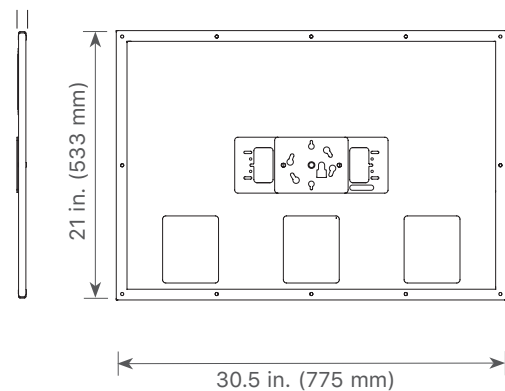

Dimensions: Height: 21 in. (533 mm)

Width: 30.5 in. (775 mm)

Depth: 0.9 in. (23 mm)

Operating Temperature: -10°C to +50°C (-14°F to +122°F)

Cable: Attached PDX Cable, 36 in. lead

Mount: LiteGear LiteMount

IP Rating: 20

Certifications: N/A

0.9 in.
(23 mm)

PHOTOMETRIC DATA

	24 in. FC (spread, in.)	61 cm. Lux (spread, cm.)	36 in. FC (spread, in.)	91 cm Lux (spread, cm.)	48 in. FC (spread, in.)	122 cm. Lux (spread, cm.)	60 in. FC (spread, in.)	152 cm Lux (spread, cm.)	72 in. FC (spread, in.)	183 cm. Lux (spread, cm.)
2000K	424 (66.1 x 76.8)	4564 (168 x 195)	188 (99.1 x 115.2)	2028 (252 x 293)	106 (132.1 x 153.6)	1141 (336 x 390)	68 (165.2 x 192)	730 (420 x 488)	295 (198.2 x 230.4)	507 (503 x 585)
2600K	768 (63.7 x 71.2)	8267 (162 x 181)	341 (95.5 x 106.7)	3674 (243 x 271)	192 (127.4 x 142.3)	2067 (324 x 361)	123 (159.2 x 177.9)	1323 (404 x 452)	85 (191.1 x 213.5)	919 (485 x 542)
4300K	972 (63.7 x 73.9)	10463 (162 x 188)	432 (95.5 x 110.9)	4650 (243 x 282)	243 (127.4 x 147.8)	2616 (324 x 375)	156 (159.2 x 184.4)	1674 (404 x 468)	108 (191.1 x 221.7)	1163 (485 x 563)
6000K	980 (63.7 x 72.6)	10549 (162 x 184)	436 (95.5 x 108.8)	4688 (243 x 276)	245 (127.4 x 145)	2637 (324 x 368)	157 (159.2 x 181.3)	1688 (404 x 461)	109 (191.1 x 217.6)	1172 (485 x 553)
11000K	936 (61.4 x 73.9)	10075 (156 x 188)	416 (92.2 x 110.9)	4478 (234 x 282)	243 (122.9 x 147.8)	2519 (312 x 375)	150 (184.3 x 184.8)	1612 (468 x 469)	104 (215 x 221.7)	1119 (546 x 563)