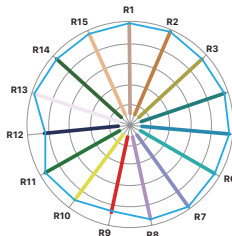

COLOR RENDERING INDEX

DayLite

ACCESSORIES

Skirt

LMA-TWO-SKIRT	LMA-TWO-SKIRT

Control

LMA-TWO-LC-SNAPGRID40	Snapgrid
LMA-TWO-LC-GRID	Parasquare Louver
LMA-TWO-LC-PG15	Polygrid 15°
LMA-TWO-LC-PG30	Polygrid 30°
LMA-TWO-LC-PG60	Polygrid 60°
LMA-TWO-LC-PG90	Polygrid 90°

Diffusion

LMA-TWO-DIFF-F	Full Diffusion
LMA-TWO-DIFF-H	Half Diffusion
LMA-TWO-DIFF-Q	Quarter Diffusion

Mount

LMA-LITEMOUNT	LiteMount

Cable

CA-PDX-EXT-25	PDX Extension Cable 25 ft.
CA-PDX-EXT-50	PDX Extension Cable 50 ft.

Bag

LMA-TWO-BAG	KitBag