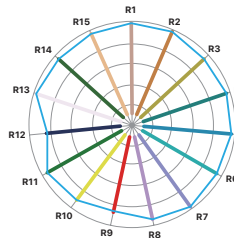

COLOR RENDERING INDEX

DayLite

ACCESSORIES

Skirt

LMA-ONE-SKIRT	LMA-ONE-SKIRT

Control

LMA-ONE-LC-SNAPGRID40	Snapgrid
LMA-ONE-LC-GRID	Parasquare Louver
LMA-ONE-LC-PG15	Polygrid 15°
LMA-ONE-LC-PG30	Polygrid 30°
LMA-ONE-LC-PG60	Polygrid 60°
LMA-ONE-LC-PG90	Polygrid 90°

Diffusion

LMA-ONE-DIFF-F	Full Diffusion
LMA-ONE-DIFF-H	Half Diffusion
LMA-ONE-DIFF-Q	Quarter Diffusion

Mount

LMA-LITEMOUNT	LiteMount

Cable

CA-PDX-EXT-25	PDX Extension Cable 25 ft.
CA-PDX-EXT-50	PDX Extension Cable 50 ft.

Bag

LMA-ONE-BAG	KitBag