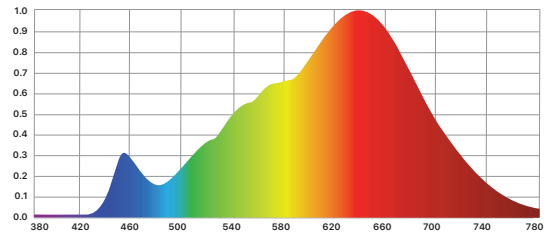

PHOTOMETRIC DATA

	24 in. FC (spread, in.)	61 cm. Lux (spread, cm.)	36 in. FC (spread, in.)	91 cm Lux (spread, cm.)	48 in. FC (spread, in.)	122 cm. Lux (spread, cm.)	60 in. FC (spread, in.)	152 cm Lux (spread, cm.)	72 in. FC (spread, in.)	183 cm. Lux (spread, cm.)
2000K	138 (68.6 x 79.9)	1485 (174 x 203)	61 (102.8 x 119.8)	660 (261x 304)	35 (137.1 x 159.8)	371 (348 x 406)	22 (171.4 x 199.7)	238 (435 x 507)	15 (205.7 x 239.7)	165 (522 x 609)
2600K	264 (61.4 x 76.8)	2846 (156 x 195)	118 (92.2 x 115.2)	1265 (234 x 292)	66 (122.9 x 115.2)	711 (312 x 390)	42 (153.6 x 192)	455 (390 x 487)	29 (184.3 x 230.4)	316 (468 x 518)
4300K	327 (63.7 x 76.8)	3522 (162 x 195)	145 (95.5 x 115.2)	1565 (271 x 292)	82 (127.4 x 115.2)	880 (361 x 390)	52 (159.2 x 192)	564 (451 x 487)	36 (191.1 x 230.4)	391 (542 x 518)
6000K	322 (63.7 x 76.8)	3470 (162 x 195)	143 (95.5 x 115.2)	1542 (271 x 292)	81 (127.4 x 115.2)	868 (361 x 390)	52 (159.2 x 192)	555 (451 x 487)	36 (191.1 x 230.4)	386 (542 x 518)
11000K	310 (66.1 x 76.8)	3337 (167 x 195)	138 (99.1 x 115.2)	1483 (252 x 292)	78 (132.1 x 115.2)	834 (336 x 390)	50 (165.2x 192)	534 (419 x 487)	34 (198.2 x 230.4)	371 (503 x 518)

COLOR RENDERING INDEX

Tungsten