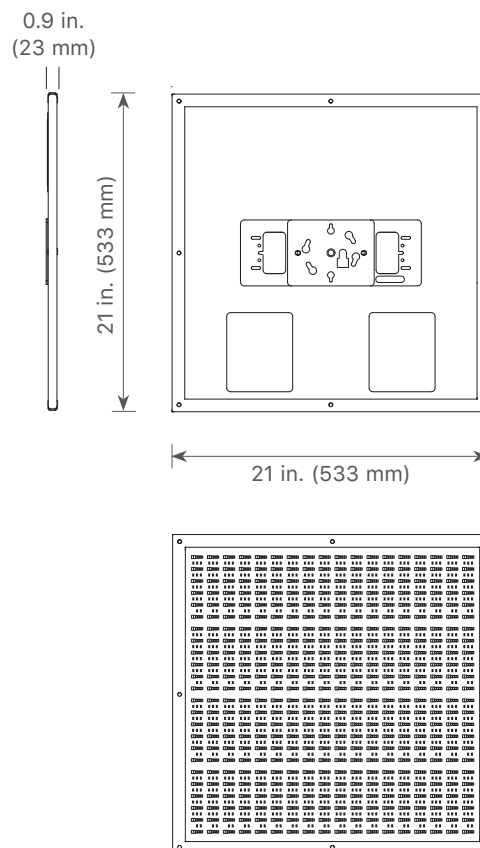

Dimensions: Height: 11.5 in. (292 mm)

Width: 21 in. (533 mm)

Depth: 0.9 in. (23 mm)

Operating Temperature: -10°C to +50°C (-14°F to +122°F)

Cable: Attached PDX Cable, 36 in. lead

Mount: LiteGear LiteMount

IP Rating: 20

Dimensions: Height: 21 in. (533 mm)

Width: 21 in. (533 mm)

Depth: 0.9 in. (23 mm)

Operating Temperature: -10°C to +50°C (-14°F to +122°F)

Cable: Attached PDX Cable, 36 in. lead

Mount: LiteGear LiteMount

IP Rating: 20

Certifications: N/A

PHOTOMETRIC DATA

	24 in. FC (spread, in.)	61 cm. Lux (spread, cm.)	36 in. FC (spread, in.)	91 cm Lux (spread, cm.)	48 in. FC (spread, in.)	122 cm. Lux (spread, cm.)	60 in. FC (spread, in.)	152 cm Lux (spread, cm.)	72 in. FC (spread, in.)	183 cm. Lux (spread, cm.)
2000K	246 (76.8 x 76.8)	2652 (195 x 195)	110 (115.2 x 115.2)	1179 (292 x 292)	62 (153.6 x 153.6)	663 (390 x 390)	39 (192 x 192)	424 (487 x 487)	27 (230.4 x 230.4)	295 (518 x 518)
2600K	468 (71.2 x 71.2)	5038 (180 x 180)	208 (106.7 x 106.7)	2239 (271 x 271)	117 (142.3 x 142.3)	1259 (361 x 361)	75 (177.9 x 177.9)	806 (451 x 451)	52 (213.5 x 213.5)	560 (542 x 542)
4300K	468 (71.2 x 71.2)	6286 (180 x 180)	208 (106.7 x 106.7)	2794 (271 x 271)	117 (142.3 x 142.3)	1572 (361 x 361)	75 (177.9 x 177.9)	1006 (451 x 451)	52 (213.5 x 213.5)	698 (542 x 542)
6000K	576 (71.2 x 71.2)	6200 (180 x 180)	256 (106.7 x 106.7)	2756 (271 x 271)	144 (142.3 x 142.3)	1550 (361 x 361)	92 (177.9 x 177.9)	992 (451 x 451)	64 (213.5 x 213.5)	689 (542 x 542)
11000K	556 (73.9 x 73.9)	5985 (187.7 x 187.7)	247 (110.9 x 110.9)	2660 (281 x 281)	139 (147.8 x 147.8)	1496 (375 x 375)	89 (184.8 x 184.8)	958 (469 x 469)	62 (221.7 x 221.7)	665 (563 x 563)