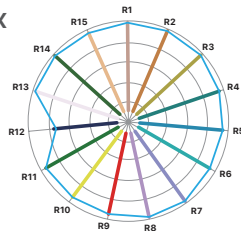

PHOTOMETRIC DATA

	24 in. FC (spread, in.)	61 cm. Lux (spread, cm.)	36 in. FC (spread, in.)	91 cm Lux (spread, cm.)	48 in. FC (spread, in.)	122 cm. Lux (spread, cm.)	60 in. FC (spread, in.)	152 cm Lux (spread, cm.)	72 in. FC (spread, in.)	183 cm. Lux (spread, cm.)
2000K	138 (68.6 x 79.9)	1485 (174 x 203)	61 (102.8 x 119.8)	660 (261x 304)	35 (137.1 x 159.8)	371 (348 x 406)	22 (171.4 x 199.7)	238 (435 x 507)	15 (205.7 x 239.7)	165 (522 x 609)
2600K	264 (61.4 x 76.8)	2846 (156 x 195)	118 (92.2 x 115.2)	1265 (234 x 292)	66 (122.9 x 115.2)	711 (312 x 390)	42 (153.6 x 192)	455 (390 x 487)	29 (184.3 x 230.4)	316 (468 x 518)
4300K	327 (63.7 x 76.8)	3522 (162 x 195)	145 (95.5 x 115.2)	1565 (271 x 292)	82 (127.4 x 115.2)	880 (361 x 390)	52 (159.2 x 192)	564 (451 x 487)	36 (191.1 x 230.4)	391 (542 x 518)
6000K	322 (63.7 x 76.8)	3470 (162 x 195)	143 (95.5 x 115.2)	1542 (271 x 292)	81 (127.4 x 115.2)	868 (361 x 390)	52 (159.2 x 192)	555 (451 x 487)	36 (191.1 x 230.4)	386 (542 x 518)
11000K	310 (66.1 x 76.8)	3337 (167 x 195)	138 (99.1 x 115.2)	1483 (252 x 292)	78 (132.1 x 115.2)	834 (336 x 390)	50 (165.2x 192)	534 (419 x 487)	34 (198.2 x 230.4)	371 (503 x 518)

COLOR RENDERING INDEX

Tungsten