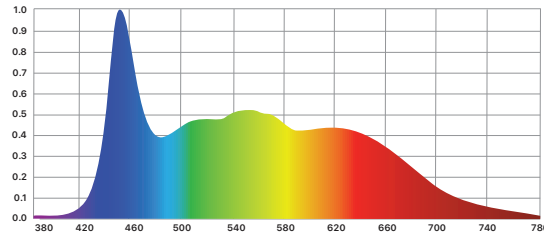

COLOR RENDERING INDEX

DayLite

ACCESSORIES

Skirt

LMA-TWO-SKIRT	LMA-TWO-SKIRT

Control

LMA-TWO-LC-SNAPGRID40	Snapgrid
LMA-TWO-LC-GRID	Parasquare Louver
LMA-TWO-LC-PG15	Polygrid 15°
LMA-TWO-LC-PG30	Polygrid 30°
LMA-TWO-LC-PG60	Polygrid 60°
LMA-TWO-LC-PG90	Polygrid 90°

Diffusion

LMA-TWO-DIFF-F	Full Diffusion
LMA-TWO-DIFF-H	Half Diffusion
LMA-TWO-DIFF-Q	Quarter Diffusion

Mount

LMA-LITEMOUNT	LiteMount

Cable

CA-PDX-EXT-25	PDX Extension Cable 25 ft.
CA-PDX-EXT-50	PDX Extension Cable 50 ft.

Bag

LMA-TWO-BAG	KitBag