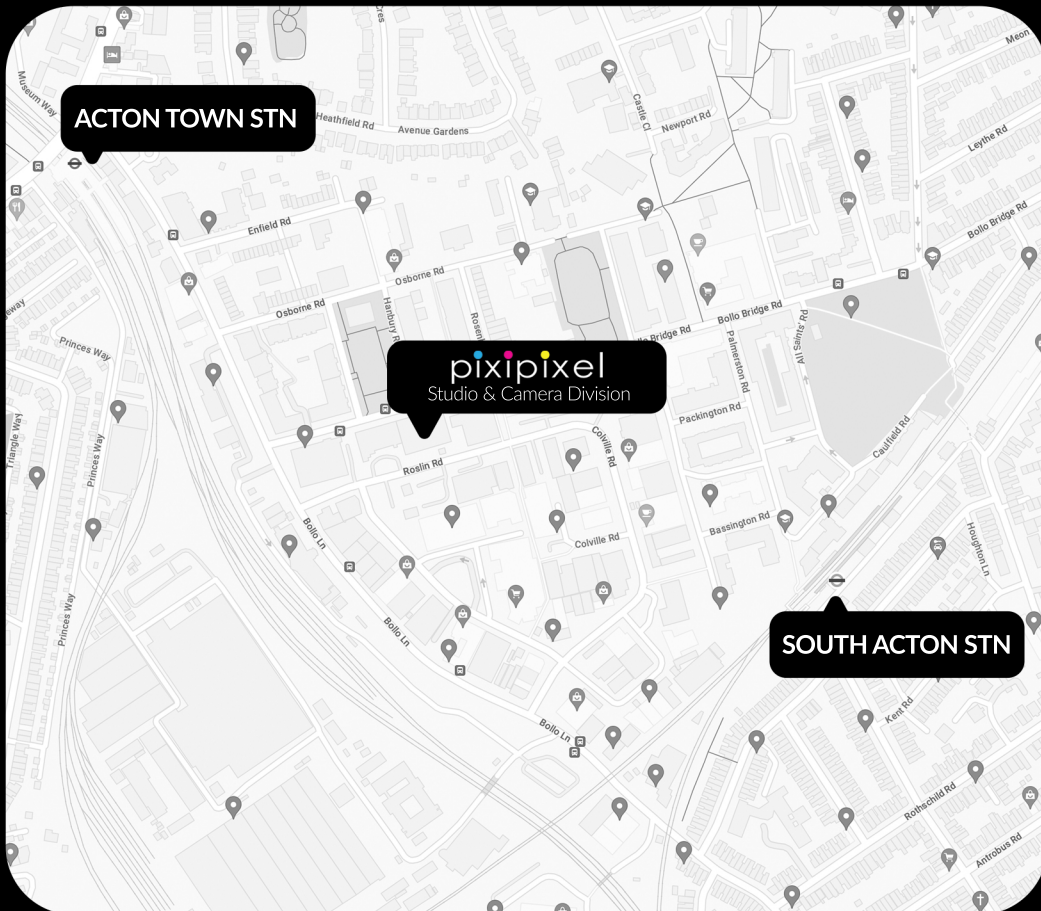

Clayton Hotel
626 Chiswick High Rd
Chiswic,
London
W4 5RY
t: 020 8996 5200

How To Find Us:

WiFi:

Network: PixiPixel Guest
Password: Guest@PixiActon!

Local Eateries:

Orange Café, 14 Colville Road, W3 8BL (for dumplings, ramen etc)
Jungles Cafe, Gunnersbury Lane, W3 8HL
Mint Cafe, Unit B, Minster Court, W3 8UU
Bollo Gastropub, 13 Bollo Lane, London W4 5LR
High Road Brasserie, 162-170 Chiswick High Road, W4 1PR
Sussex Arms Pub, 75 South Parade, W4 5LF
The Stag Pub, 177 Acton Lane, W4 5DA

Useful Shops:

Sainsbury's Local, 142 Bollo Bridge Road, W3 8YF
Walkers Pharmacy, 6 The Broadway, Gunnersbury Lane, W3 8HR
Lawsons Building Supplies, 2/4 Colville Rd, W3 8BL
B&Q Chiswick, 2 Larch Drive, W4 5QL
Screwfix Brentford, 2 Phoenix Park, TW8 9PL